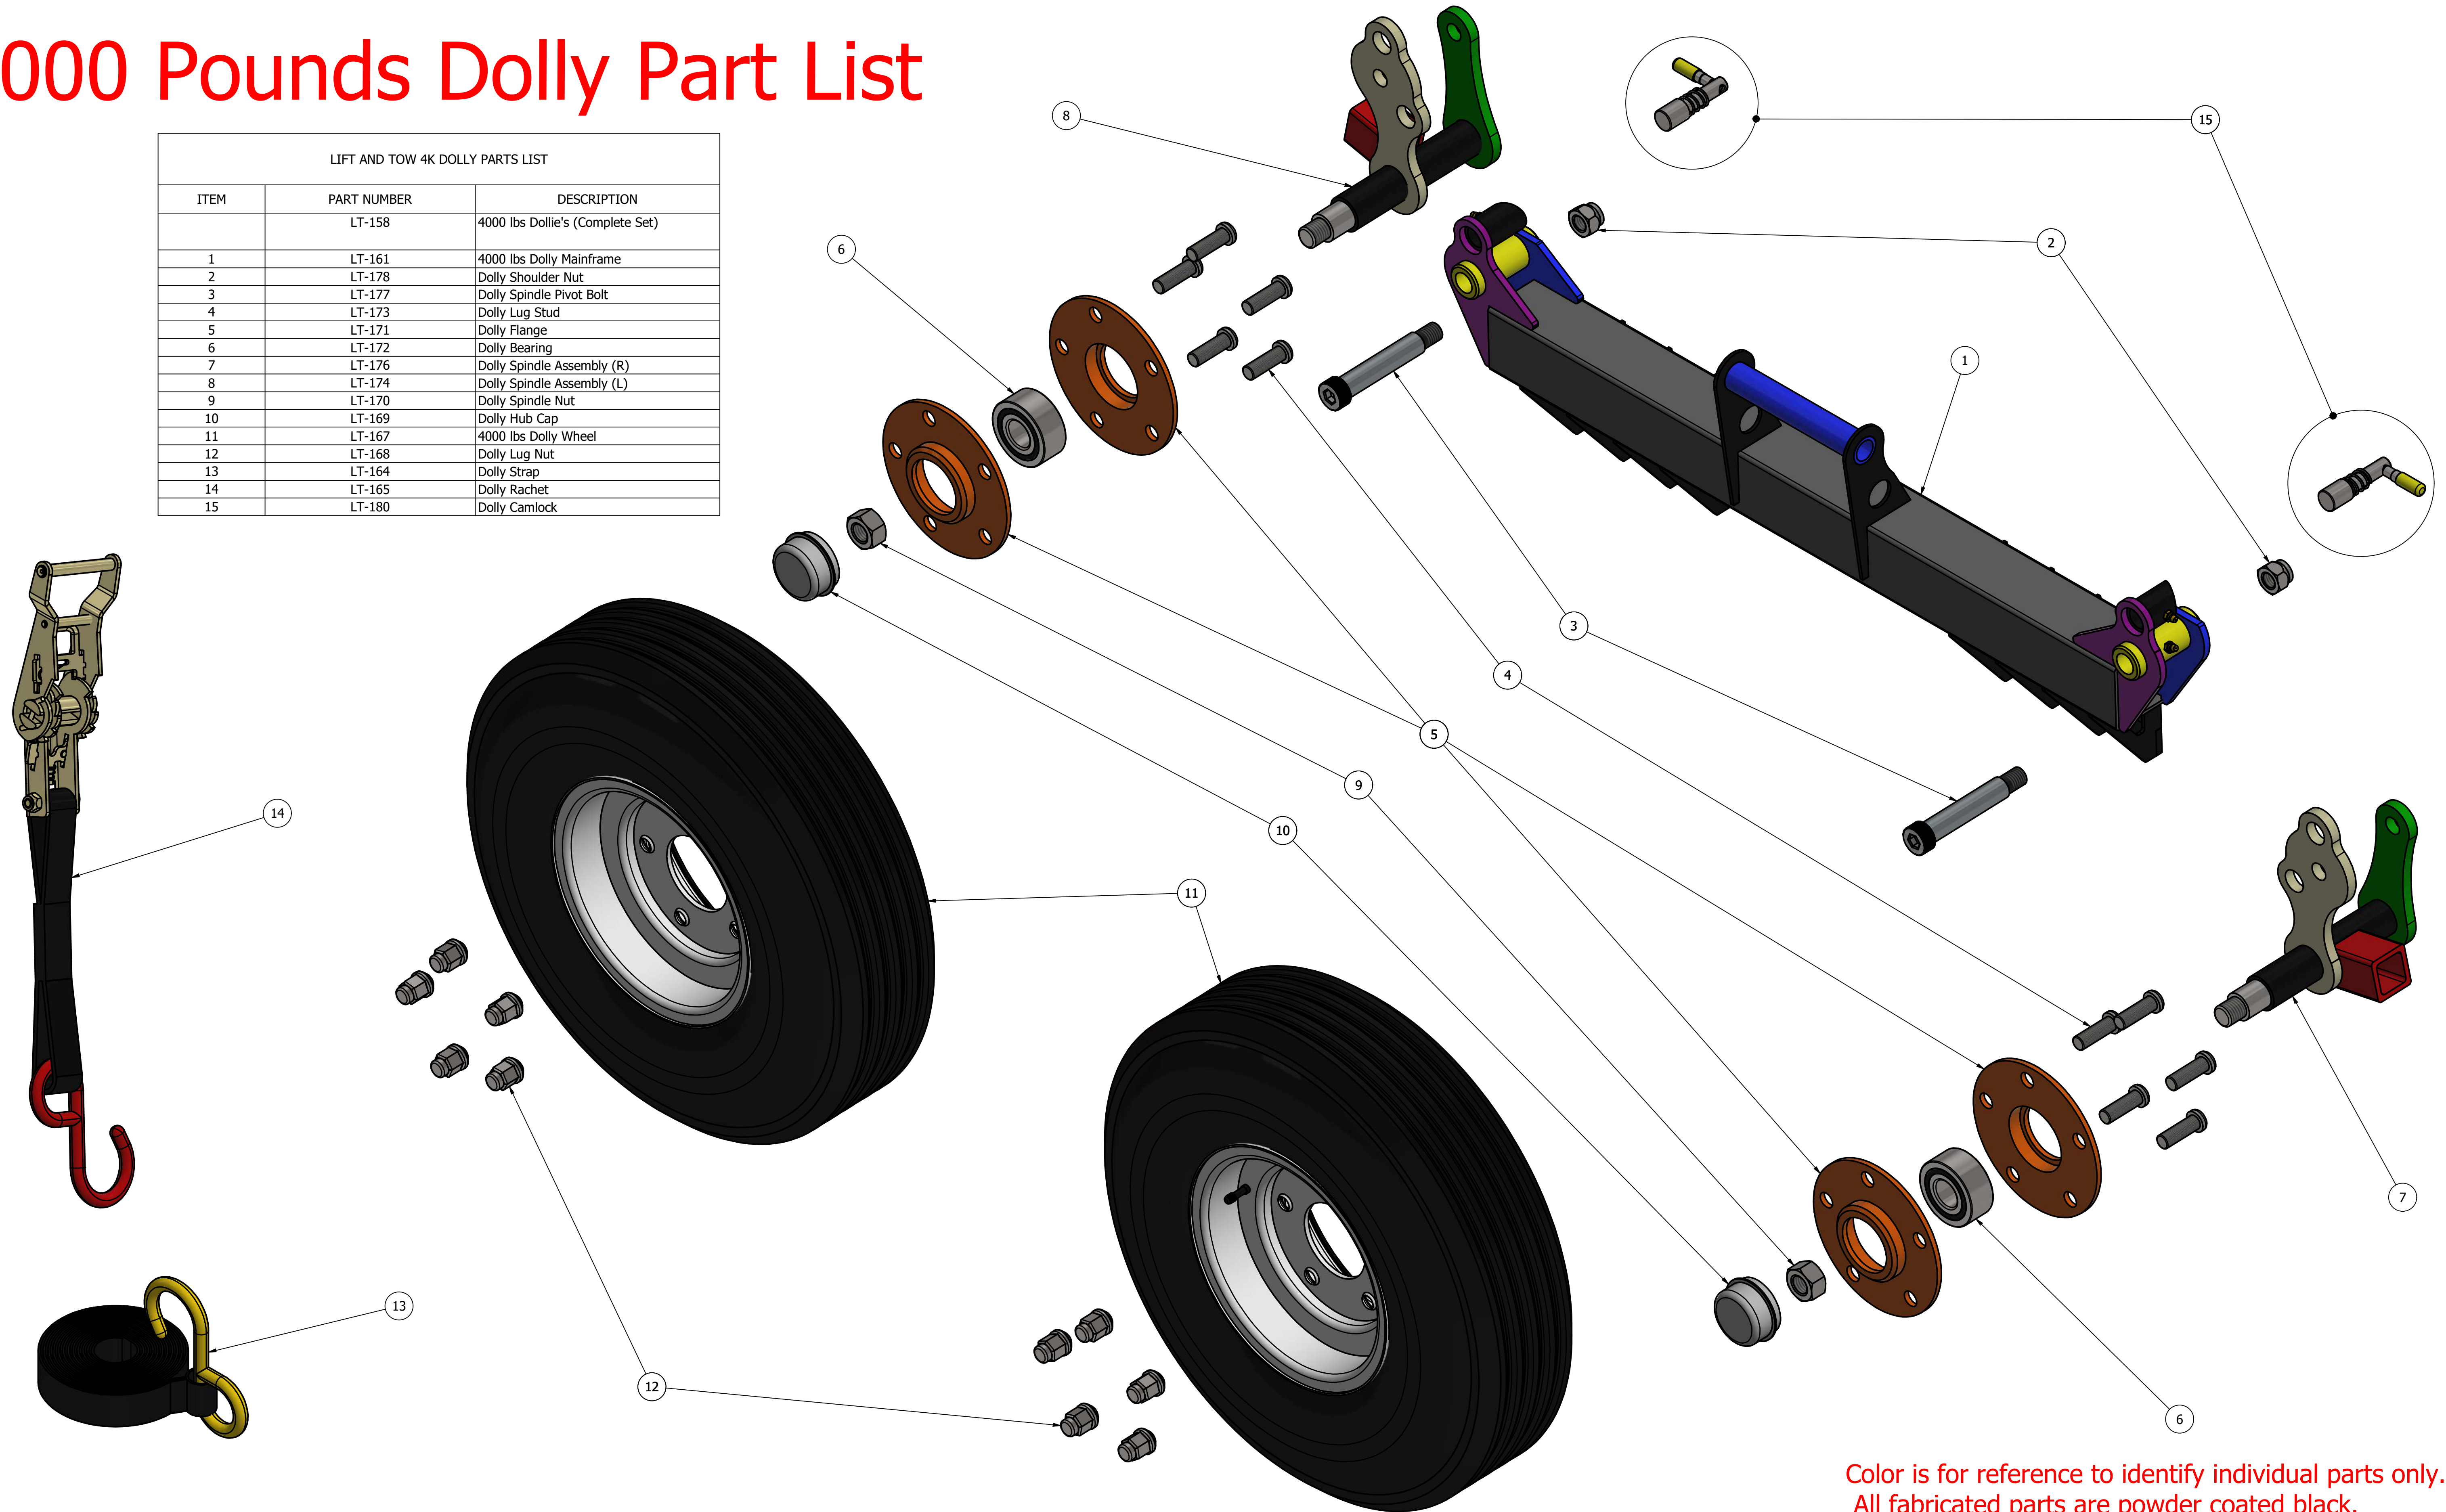

# 4000 Pounds Dolly Part List

LIFT AND TOW 4K DOLLY PARTS LIST		
ITEM	PART NUMBER	DESCRIPTION
	LT-158	4000 lbs Dollie's (Complete Set)
1	LT-161	4000 lbs Dolly Mainframe
2	LT-178	Dolly Shoulder Nut
3	LT-177	Dolly Spindle Pivot Bolt
4	LT-173	Dolly Lug Stud
5	LT-171	Dolly Flange
6	LT-172	Dolly Bearing
7	LT-176	Dolly Spindle Assembly (R)
8	LT-174	Dolly Spindle Assembly (L)
9	LT-170	Dolly Spindle Nut
10	LT-169	Dolly Hub Cap
11	LT-167	4000 lbs Dolly Wheel
12	LT-168	Dolly Lug Nut
13	LT-164	Dolly Strap
14	LT-165	Dolly Ratchet
15	LT-180	Dolly Camlock

Color is for reference to identify individual parts only.  
All fabricated parts are powder coated black.