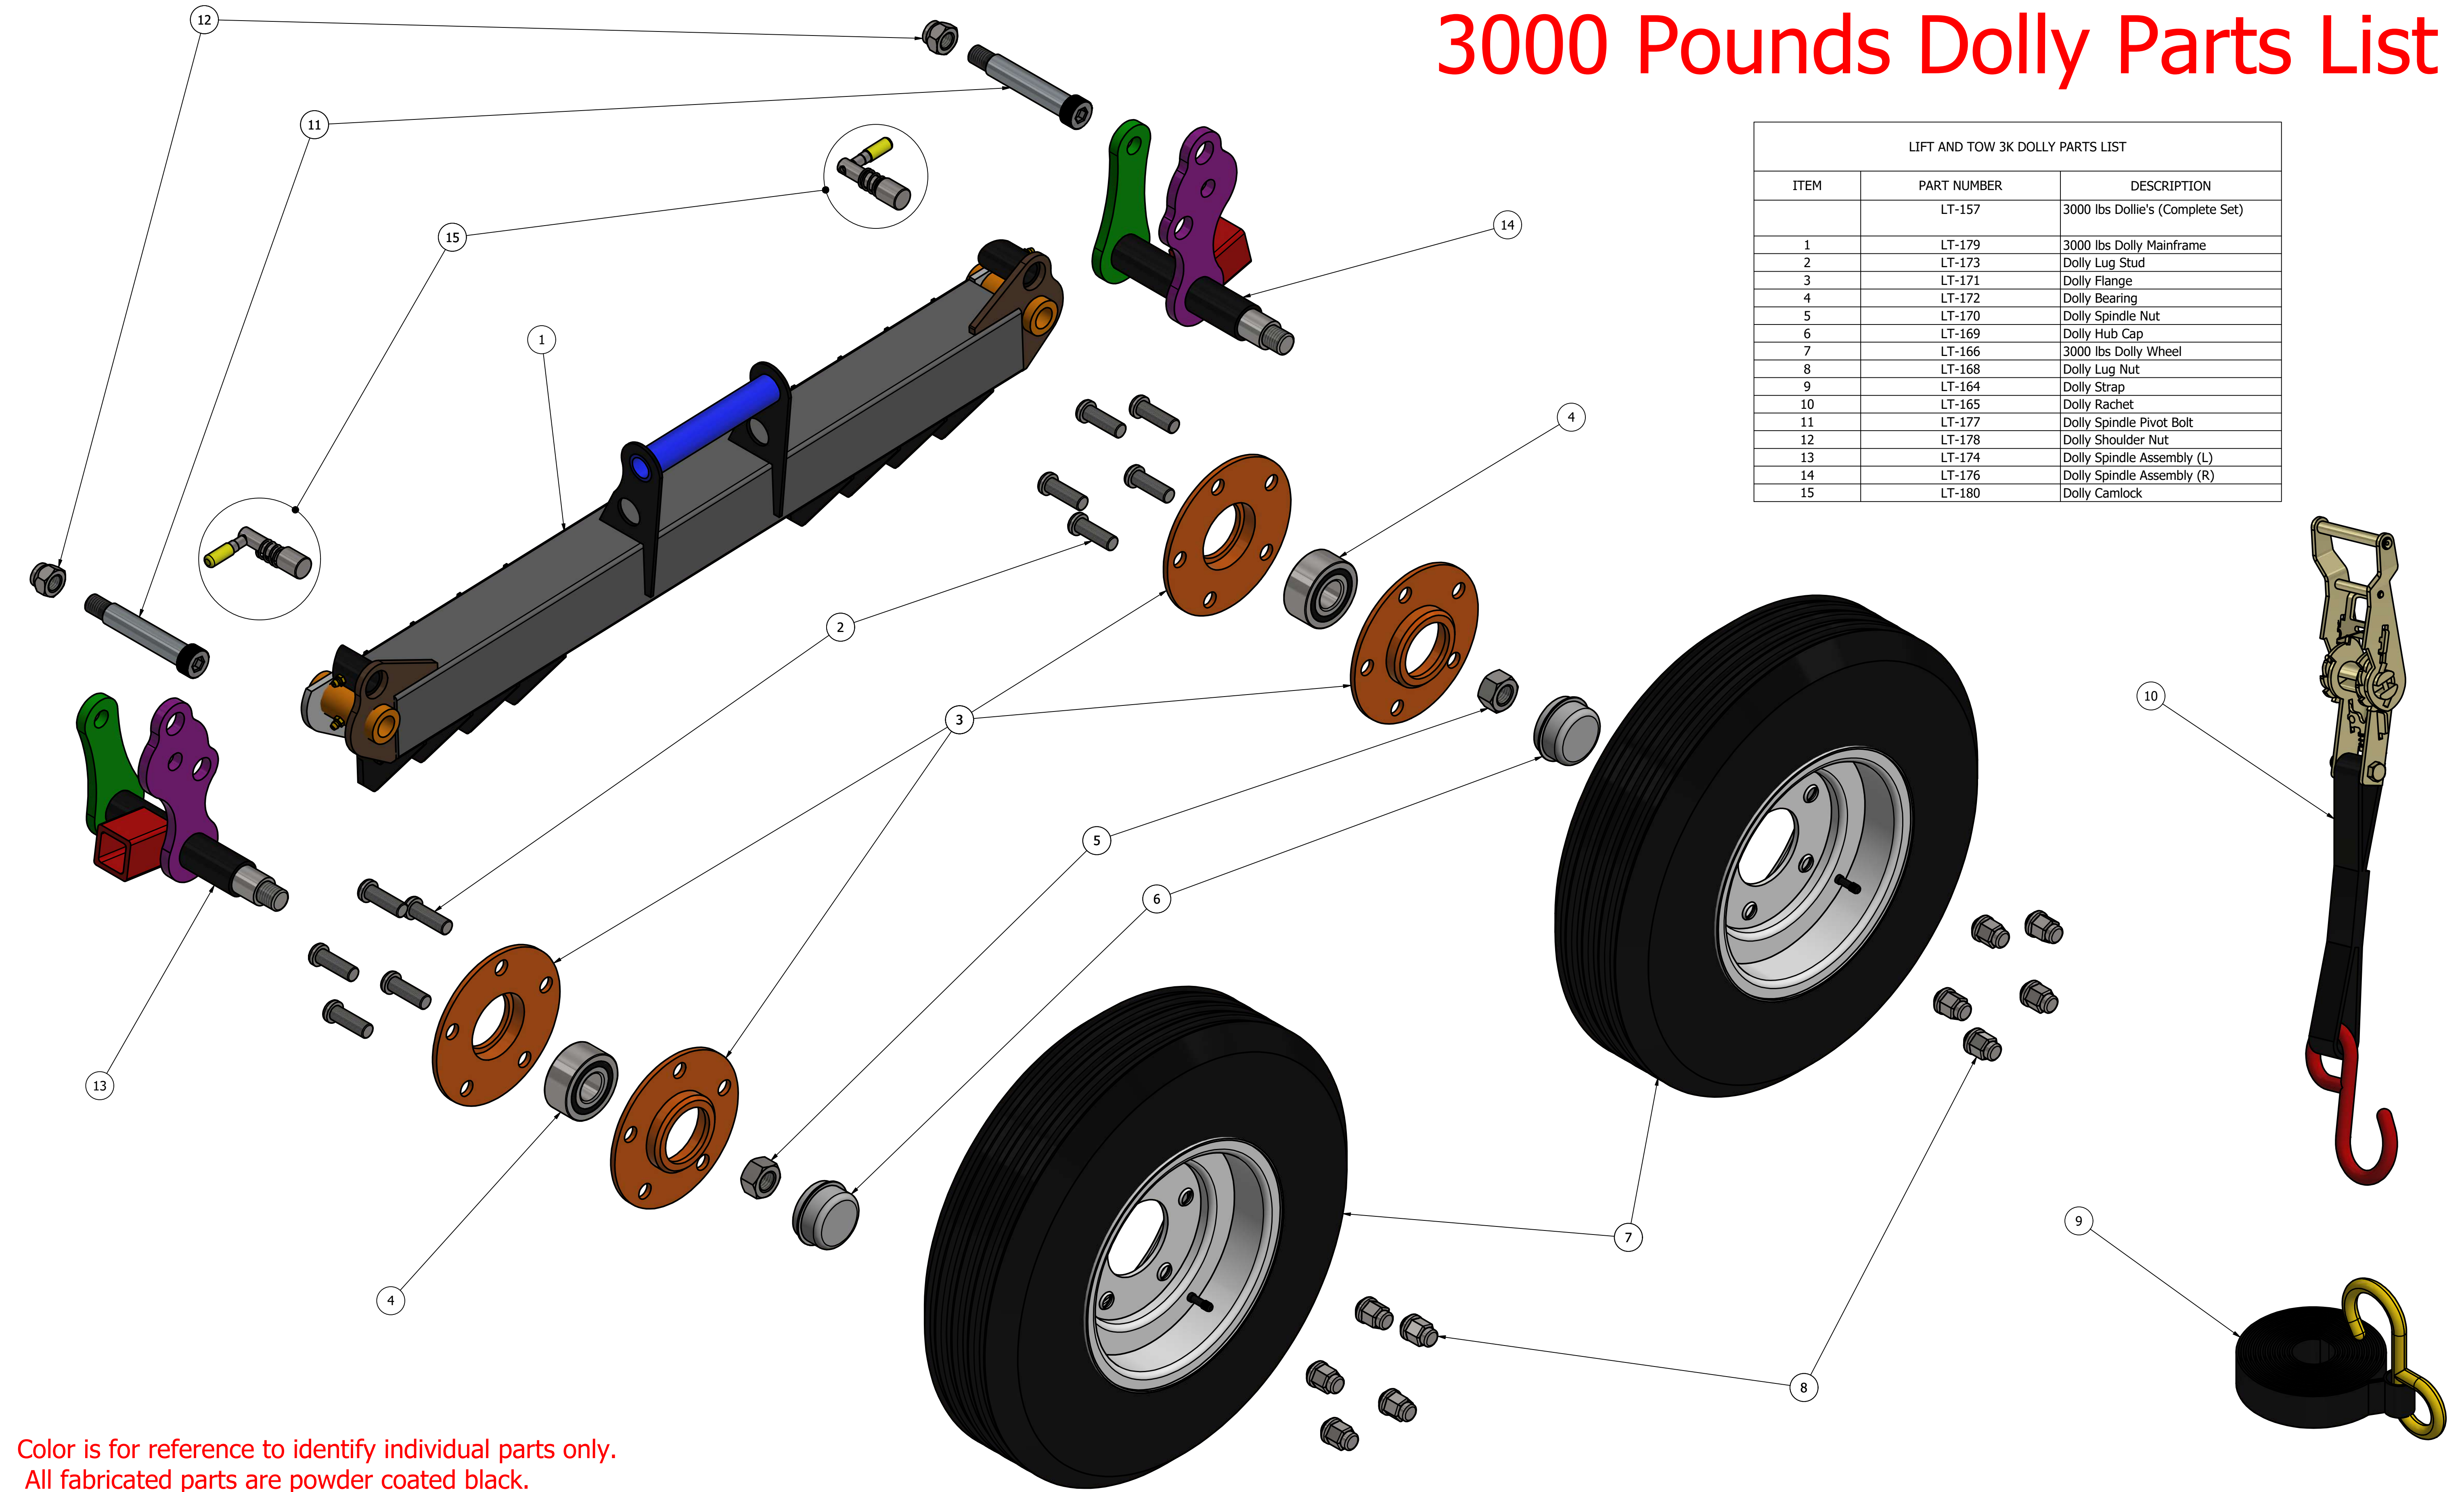

3000 Pounds Dolly Parts List

LIFT AND TOW 3K DOLLY PARTS LIST		
ITEM	PART NUMBER	DESCRIPTION
	LT-157	3000 lbs Dollie's (Complete Set)
1	LT-179	3000 lbs Dolly Mainframe
2	LT-173	Dolly Lug Stud
3	LT-171	Dolly Flange
4	LT-172	Dolly Bearing
5	LT-170	Dolly Spindle Nut
6	LT-169	Dolly Hub Cap
7	LT-166	3000 lbs Dolly Wheel
8	LT-168	Dolly Lug Nut
9	LT-164	Dolly Strap
10	LT-165	Dolly Ratchet
11	LT-177	Dolly Spindle Pivot Bolt
12	LT-178	Dolly Shoulder Nut
13	LT-174	Dolly Spindle Assembly (L)
14	LT-176	Dolly Spindle Assembly (R)
15	LT-180	Dolly Camlock

Color is for reference to identify individual parts only.
 All fabricated parts are powder coated black.