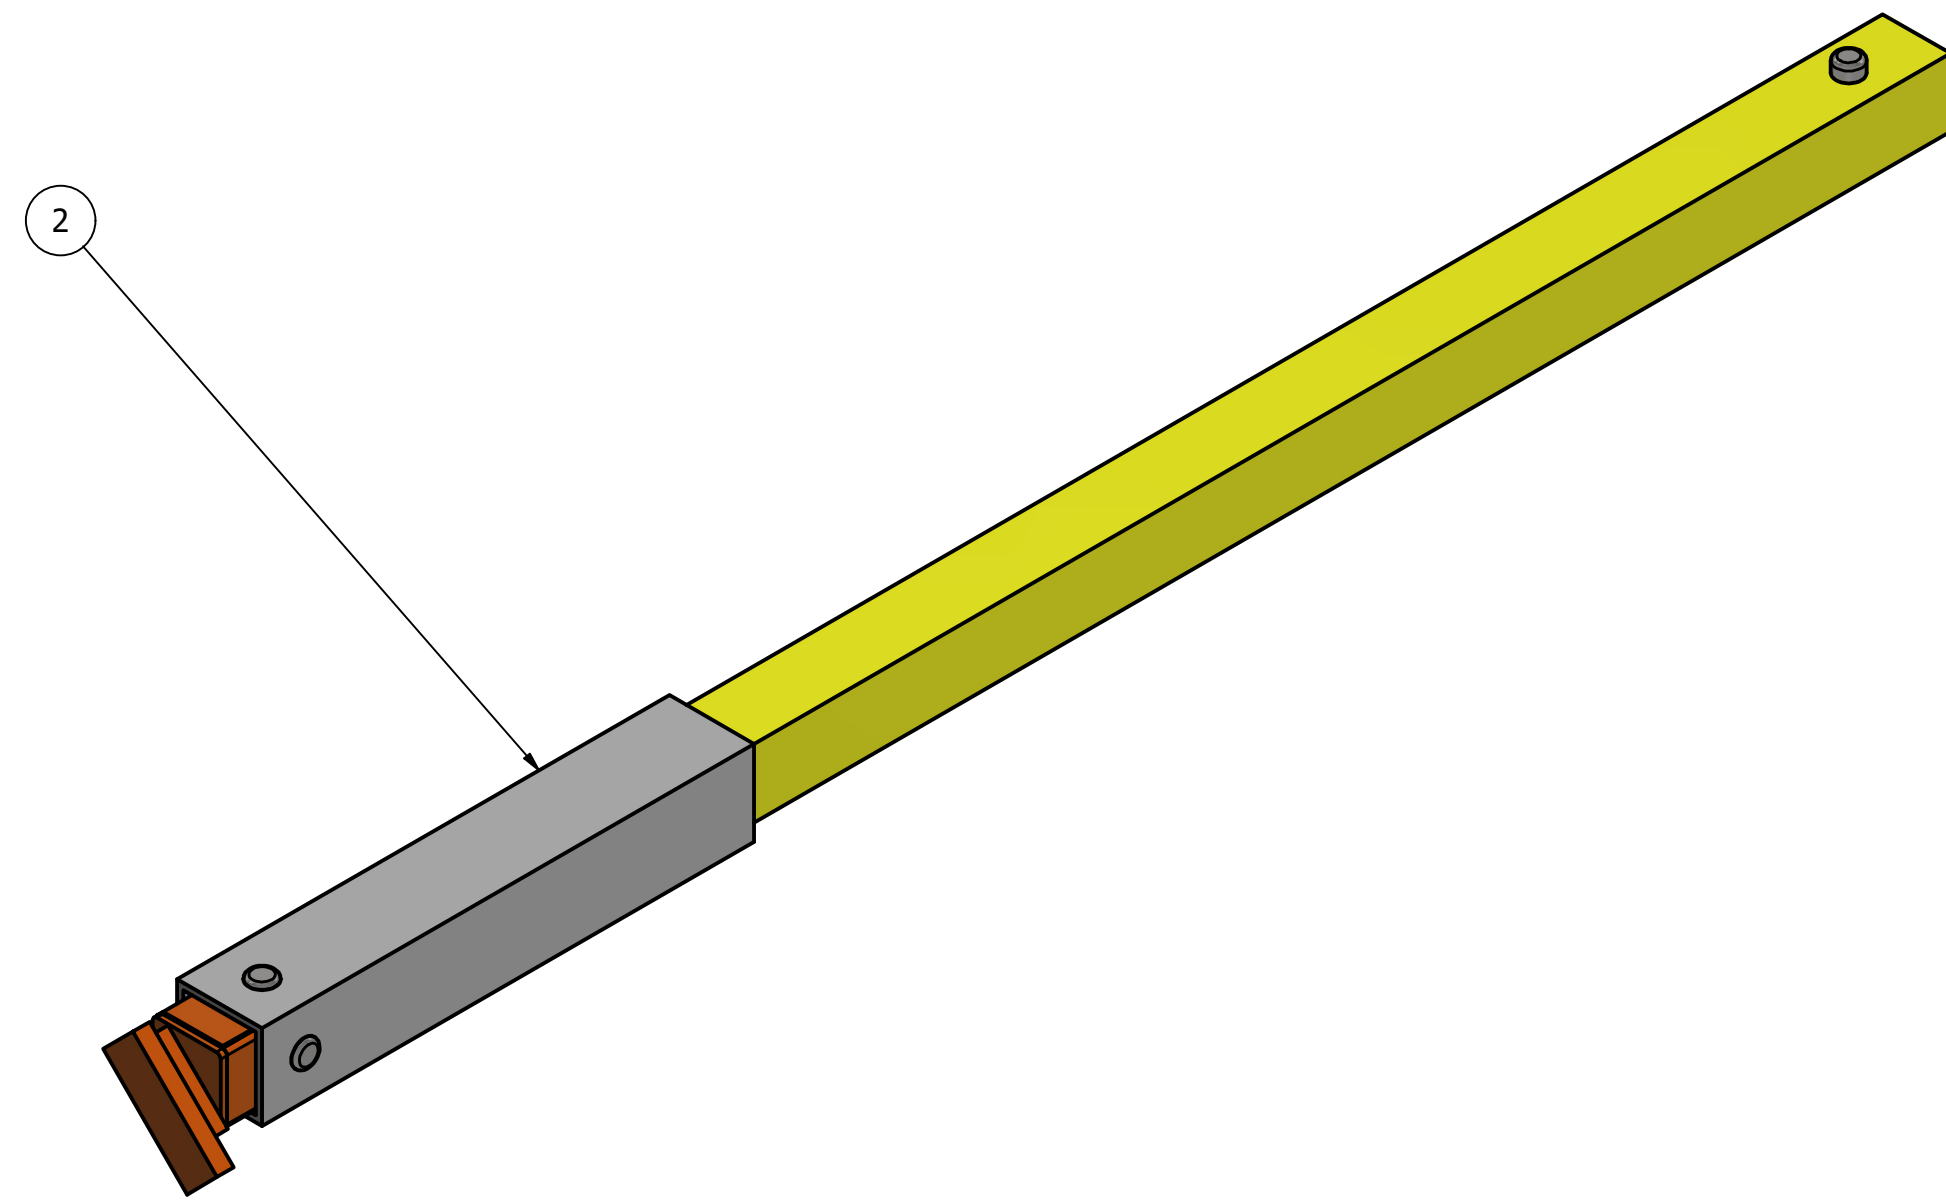

Dolly Crossbar and Break Over Bar Parts List

LIFT AND TOW CROSSBAR AND BREAK OVER BAR PARTS LIST		
ITEM	PART NUMBER	DESCRIPTION
1	LT-159	Dolly Crossbar Complete
2	LT-162	Inside Dolly Crossbar
3	LT-163	Outside Dolly Crossbar
4	LT-160	Dolly Break Over Bar